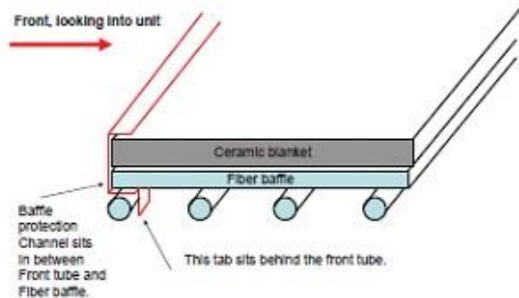

ITEM	DESCRIPTION	COMMENTS	PART NUMBER
19	Door Assembly	Black	DR-31/43BK-FH
		Nickel	DR-31/43NL-FH
19.1	Hinge Pins, 1/2"	Qty: 2 Gold	832-0250
		Qty: 2 Nickel	430-5320
19.2	Rope, Door, 3/4" x 84" - Field cut to Size	7 Ft Length	832-1680
19.3	Door Glass Assembly - 15-1/2" W x 13-3/8" H		7000-012
	Gasket, Glass Tape - Field cut to Size	5 Ft Length	832-0460
19.4	Glass Frame Set	Qty: 4 Pc	832-0350
19.5	Door Handle Assembly	Spring	832-0540
		Fiber	SRV7033-071
	Spring Handle, 1/2"	Gold	832-0620
		Nickel	250-8330
	Cam Latch		430-1141
	Key, Cam Latch		430-1151
	Nut, Locking Door Handle	Pkg of 24	226-0100/24
	Trim Ring, For Door (Trim door assembly only)	No longer available	430-2682
		No longer available	430-5340
	Component Pack (Spring Handles (1) 1/2" & (2) 1/4", (2) Gold Hinge Pins, Quadra-Fire Logo)	Black & Gold Doors	436-5350
		Nickel Door	436-5360

Baffle Protection Channel

Side view