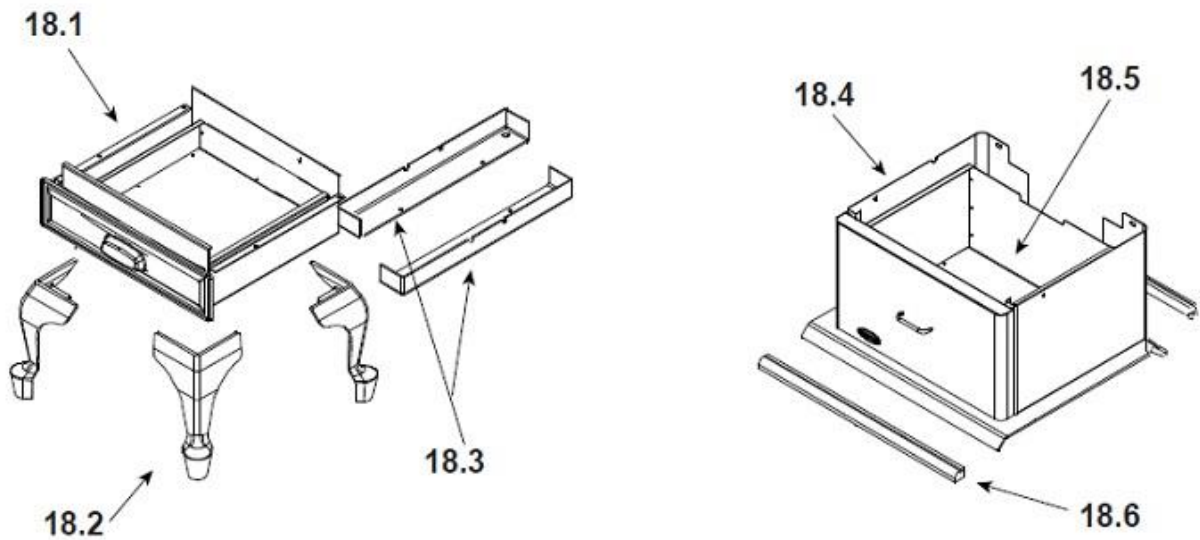

ITEM	DESCRIPTION	COMMENTS	PART NUMBER
16	Brick Assembly, Complete Set	Pkg of 20	SRV7037-012
16.1	Brick, 9 x 4.5 x 1.25"	Qty. 10 Reg.	
16.2	Brick, 6 x 4.5"	Qty. 4 Reg.	
16.3	Brick, 9 x 4.5" with angle	Qty. 1 Reg.	
16.4	Brick, 4.5 x 4.5 x 4.25"	Qty. 2 Reg.	
16.5	Brick, 9 x 3" with angle	Qty. 1 Reg.	
16.6	Brick, small	Qty. 2 Reg.	
	Brick, Uncut	Pkg of 1	832-0550
		Pkg of 6	832-3040
#17 Ash Pan removal System			
17.1	Door Assembly (ARS - Ash Pan Removal System)		SRV7033-015
17.2	Gasket		SRV7033-296
17.3	Latch, Handle Assembly		SRV7033-047
17.4	Magnet Round		7000-552

#18 Leg, Ash Pan and Pedestal Assembly