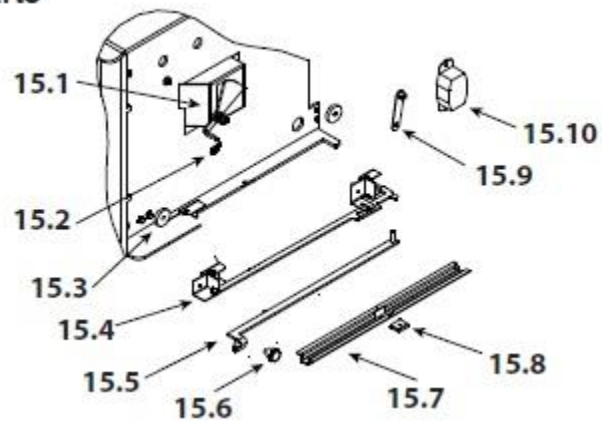

Quadra-Fire 4300 Step Top

ITEM	DESCRIPTION	COMMENTS	PART NUMBER
1	Air Supply Back		SRV7033-134
2	Air Channel, Convection w/Bracket - Retain original serial # label		SRV7033-144
3	Panel Assembly, Side, Left		7037-011
4	ARS Access Cover		SRV7038-196
	Handle, Access Cover		SRV7038-197
5	Tube Support Rack		7033-148
6	Brick Retainer		7033-149
7	Ceramic Fiber Blanket, 1/2" Thick		832-3390
8	Baffle Board - 9-1/2" W x 15-3/4" H	Qty: 2	SRV7037-112
9	Rear Channel Assembly		7033-002
10	Label, Burn Rate		7033-160
11	Panel Assembly, Side, Right		7037-010
12	Label, Start-Up, Acc		7033-166
13	Tube Channel Top - Access Cover		SRV7033-237
14	Tube, Channel Assembly	Manifold Tubes	SRV7033-023

**#15 Burn Rate Controls & Associated Parts**

15.1	Burn Rate Control Assembly		7037-004
15.2	Spring Handle, 1/4"	Gold	832-0630
		Nickel	250-8340
15.3	Door Gasket - Front & Rear Air Timer Doors		7033-282
15.4	Timer Air Control Assembly		SRV7037-018
	Rear Air Door Assembly		7037-013
15.5	Rear Air Control Arm Assembly		7037-005
15.6	Knob - Start-Up Control Knob		7000-343
15.7	Air Control Rod Guide		7033-210
15.8	Latch, Magnet - For Air Control		229-0631
15.9	Timer Arm Assembly		7033-034
15.10	Timer (Only) Replacement Assembly		SRV480-1940

### #17 Door Assembly Ash Pan Removal System

ITEM	DESCRIPTION	COMMENTS	PART NUMBER
16	Brick Assembly, Complete Set	Pkg of 20	SRV7037-012
16.1	Brick, 9 x 4.5 x 1.25"	Qty. 10 Reg.	
16.2	Brick, 6 x 4.5"	Qty. 4 Reg.	
16.3	Brick, 9 x 4.5" with angle	Qty. 1 Reg.	
16.4	Brick, 4.5 x 4.5 x 4.25"	Qty. 2 Reg.	
16.5	Brick, 9 x 3" with angle	Qty. 1 Reg.	
16.6	Brick, small	Qty. 2 Reg.	
	Brick, Uncut	Pkg of 1	832-0550
		Pkg of 6	832-3040
<b>#17 Ash Pan removal System</b>			
17.1	Door Assembly (ARS - Ash Pan Removal System)		SRV7033-015
17.2	Gasket		SRV7033-296
17.3	Latch, Handle Assembly		SRV7033-047
17.4	Magnet Round		7000-552