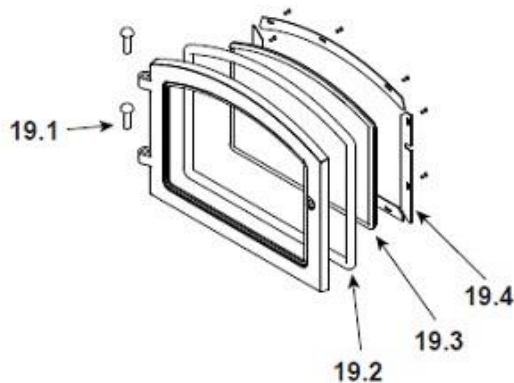

ITEM	DESCRIPTION	COMMENTS	PART NUMBER
	Leg Kit & Ash Removal System	Black	LEG-3143-BK
		No longer available	LEG-3143-GD
		Nickel	LEG-3143-NL
18.1	Ash Pan Assembly		7033-008
18.2	Legs, Queen Anne	Black	831-1240
		Gold	831-1250
		Nickel	LEGS-QANL
18.3	Leg Mount Kit		SRV7037-132
	Ash Pan Leg (ARS - Ash Pan Removal System)		7033-050
	Component Pack, Leg Step Top (Includes Gasket For Ash Removal, Magnet & Fasteners)		7033-048
	Pedestal		PED-3143
18.4	Pedestal Assembly		7033-013
18.5	Ash Pan Assembly		7033-010
	Ash Pan Door Handle		7033-274
	Outside Air Cover Plate Assembly		SRV7033-041
	Component Pack, Pedestal, Leg Step Top (Includes Gasket For Ash Removal, Magnet & Fasteners)		7033-045
18.6	Strip, Oak Trim	Qty: 2 Req.	832-0560

#19 Door Assembly

Fiber Handle Assembly

Spring Handle Assembly