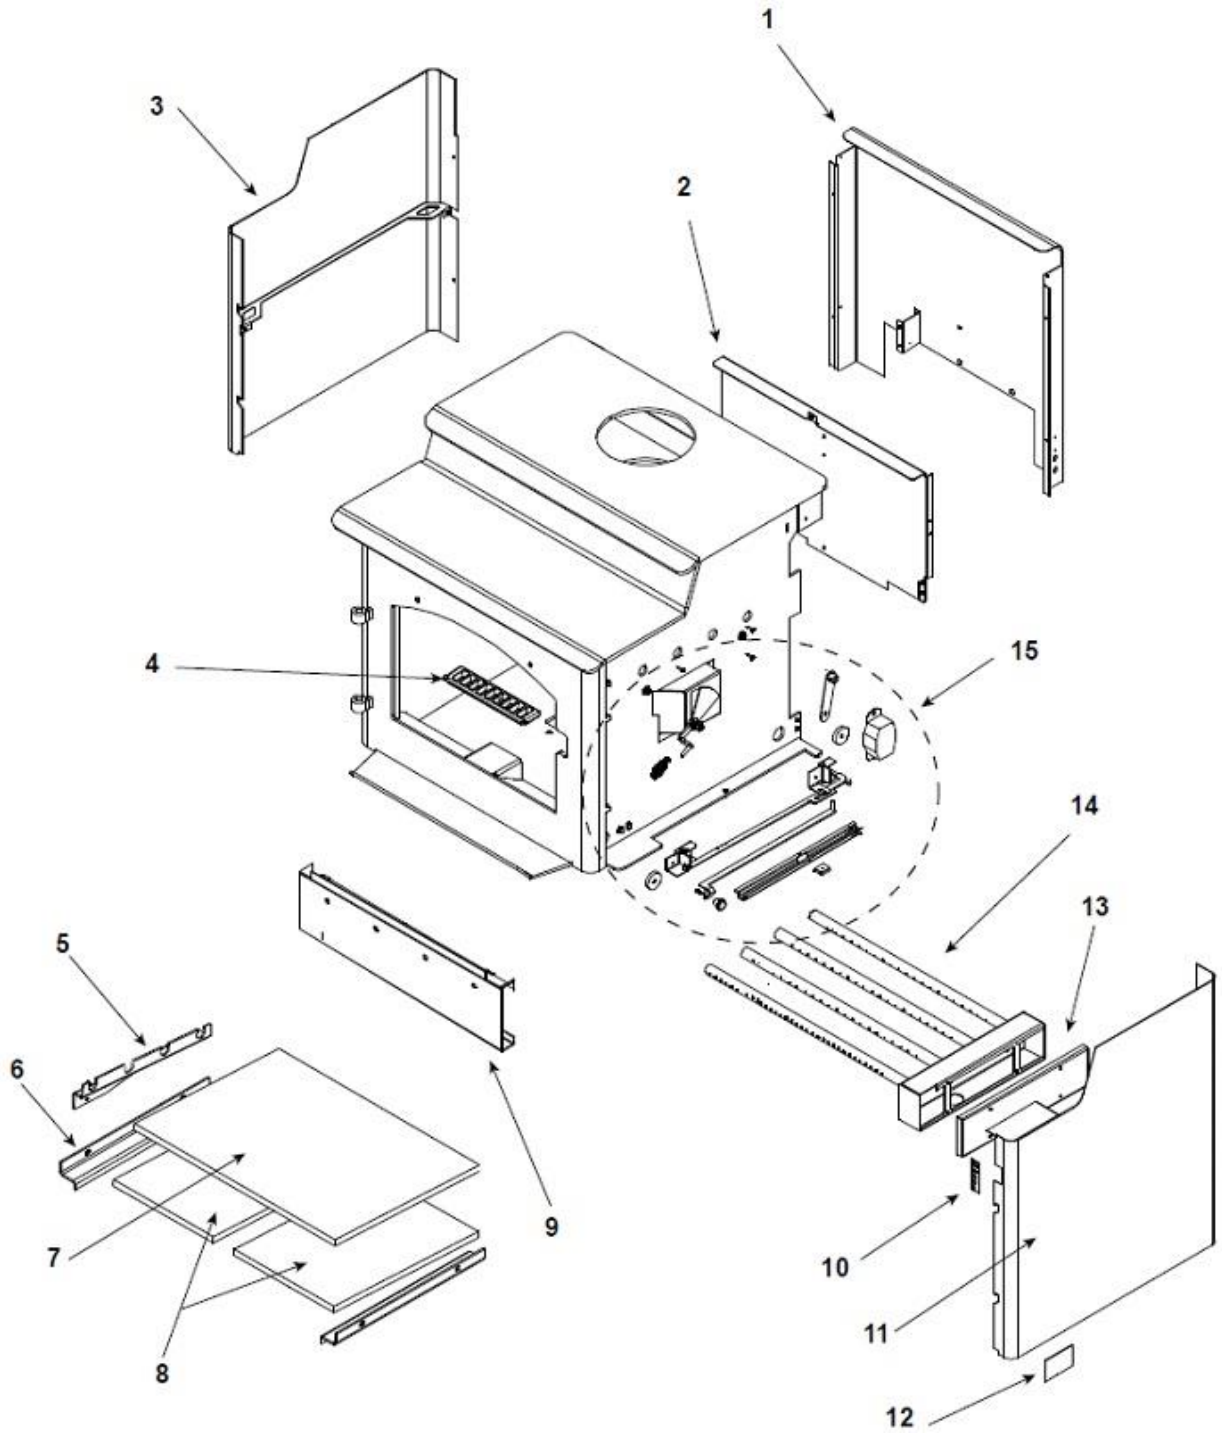

Quadra-Fire 4300 Step Top

ITEM	DESCRIPTION	COMMENTS	PART NUMBER
1	Air Supply Back		SRV7033-134
2	Air Channel, Convection w/Bracket - Retain original serial # label		SRV7033-144
3	Panel Assembly, Side, Left		7037-011
4	ARS Access Cover		SRV7038-196
	Handle, Access Cover		SRV7038-197
5	Tube Support Rack		7033-148
6	Brick Retainer		7033-149
7	Ceramic Fiber Blanket, 1/2" Thick		832-3390
8	Baffle Board - 9-1/2" W x 15-3/4" H	Qty: 2	SRV7037-112
9	Rear Channel Assembly		7033-002
10	Label, Burn Rate		7033-160
11	Panel Assembly, Side, Right		7037-010
12	Label, Start-Up, Acc		7033-166
13	Tube Channel Top - Access Cover		SRV7033-237
14	Tube, Channel Assembly	Manifold Tubes	SRV7033-023

**#15 Burn Rate Controls & Associated Parts**

15.1	Burn Rate Control Assembly		7037-004
15.2	Spring Handle, 1/4"	Gold	832-0630
		Nickel	250-8340
15.3	Door Gasket - Front & Rear Air Timer Doors		7033-282
15.4	Timer Air Control Assembly		SRV7037-018
	Rear Air Door Assembly		7037-013
15.5	Rear Air Control Arm Assembly		7037-005
15.6	Knob - Start-Up Control Knob		7000-343
15.7	Air Control Rod Guide		7033-210
15.8	Latch, Magnet - For Air Control		229-0631
15.9	Timer Arm Assembly		7033-034
15.10	Timer (Only) Replacement Assembly		SRV480-1940

### #17 Door Assembly Ash Pan Removal System

ITEM	DESCRIPTION	COMMENTS	PART NUMBER
16	Brick Assembly, Complete Set	Pkg of 20	SRV7037-012
16.1	Brick, 9 x 4.5 x 1.25"	Qty. 10 Reg.	
16.2	Brick, 6 x 4.5"	Qty. 4 Reg.	
16.3	Brick, 9 x 4.5" with angle	Qty. 1 Reg.	
16.4	Brick, 4.5 x 4.5 x 4.25"	Qty. 2 Reg.	
16.5	Brick, 9 x 3" with angle	Qty. 1 Reg.	
16.6	Brick, small	Qty. 2 Reg.	
	Brick, Uncut	Pkg of 1	832-0550
		Pkg of 6	832-3040
<b>#17 Ash Pan removal System</b>			
17.1	Door Assembly (ARS - Ash Pan Removal System)		SRV7033-015
17.2	Gasket		SRV7033-296
17.3	Latch, Handle Assembly		SRV7033-047
17.4	Magnet Round		7000-552